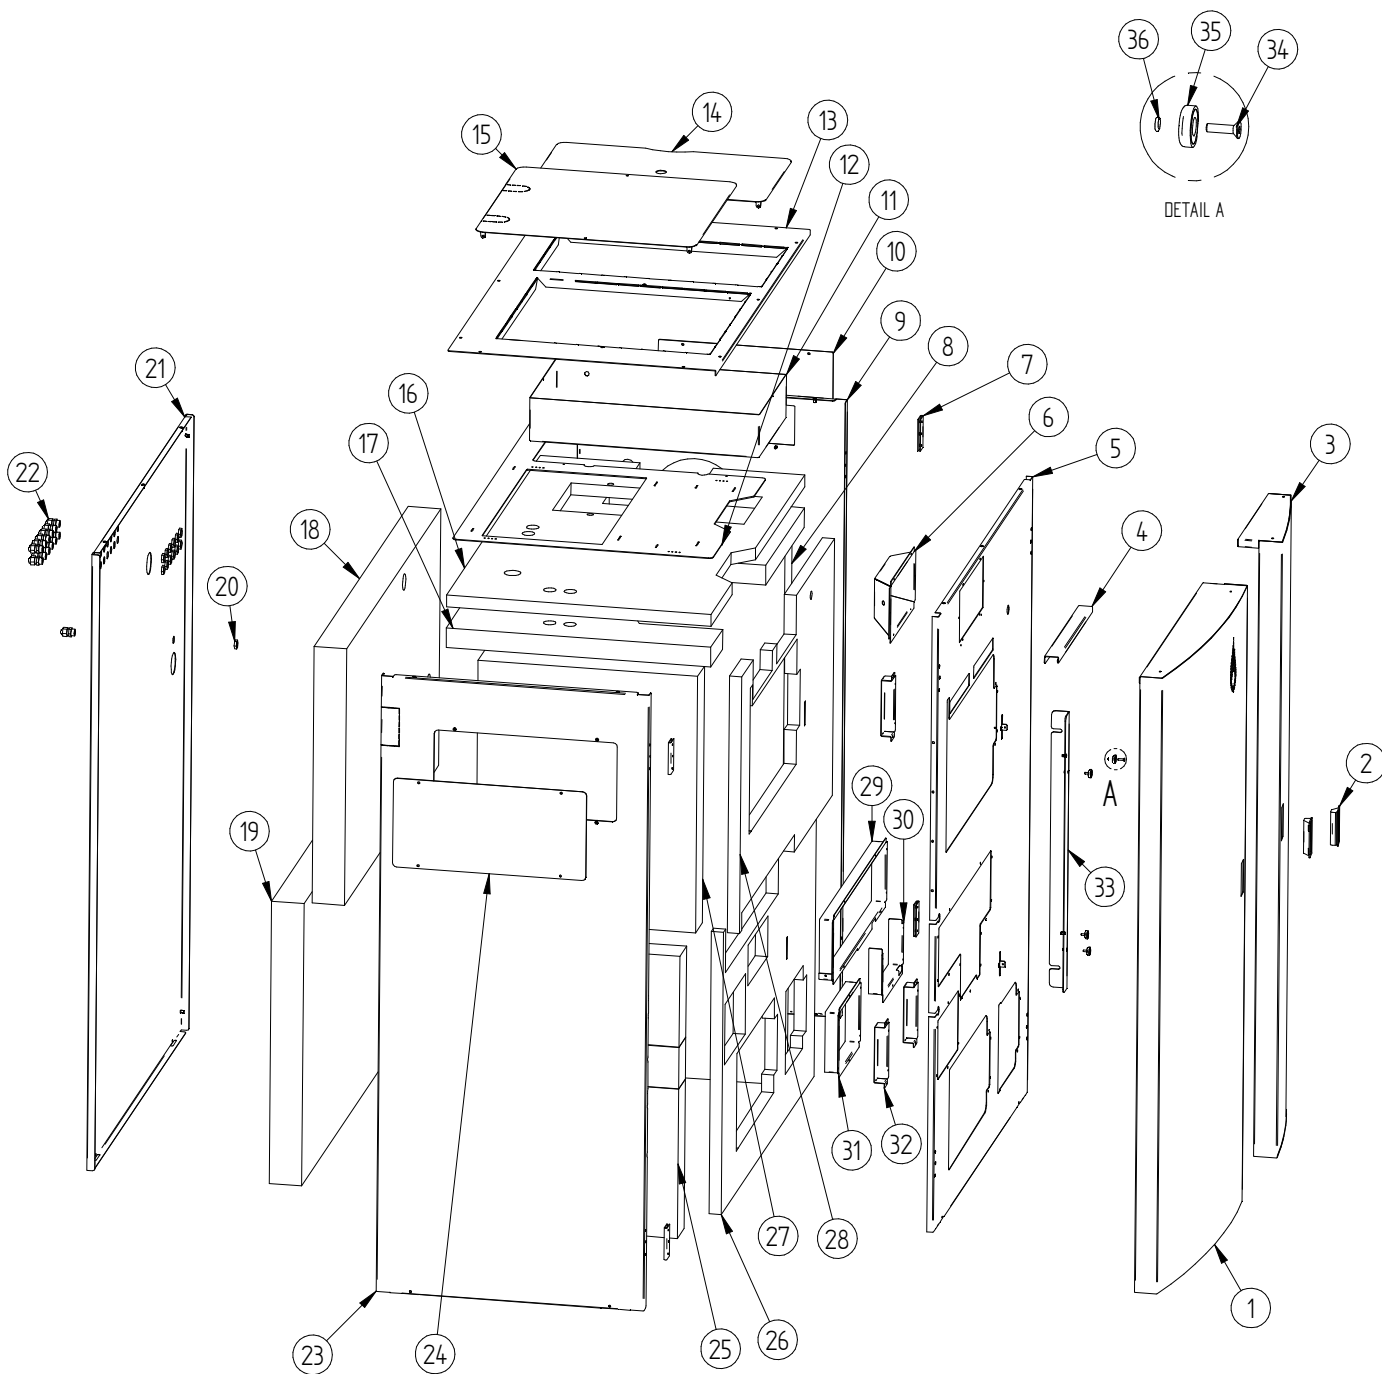

Pos.	Item no.	Name	Unit	Amount	Wear part
1	015005	Left jacket door	Pcs.	1	-
2	015102	Door plastic handle	Pcs.	2	-
3	015121	Right jacket door	Pcs.	1	-
4	017449	Flame protection shield	Pcs.	1	-
5	015347	Inner front plate	Pcs.	1	-
6	017088	Controller house	Pcs.	1	-
7	017087	Door hinge	Pcs.	4	-
8	015192	Right side insulation	Pcs.	1	Yes
9	015345	Right side plate	Pcs.	1	-
10	017870	Right side access lid	Pcs.	1	-
11	015354	Ash retainer shield	Pcs.	1	-
12	015124	Inner top plate	Pcs.	1	-
13	016718	Top plate	Pcs.	1	-
14	015350	Jacket lid - flue gas box	Pcs.	1	-
15	015351	Jacket lid - controller	Pcs.	1	-
16	015353	Upper top insulation	Pcs.	1	Yes
17	015195	Lower top insulation	Pcs.	1	Yes
18	015058	Upper back side insulation	Pcs.	1	Yes
19	015190	Lower back side insulation	Pcs.	1	Yes
20	500006	Locker nut M16	Pcs.	13	-
21	015346	Back plate	Pcs.	1	-
22	500003	Cable restrainer M16	Pcs.	13	-
23	015323	Left side plate	Pcs.	1	-
24	018039	Left side access lid	Pcs.	1	-
25	015191	Lower left side insulation	Pcs.	1	Yes
26	015193	Lower front insulation	Pcs.	1	Yes
27	015011	Upper left side insulation	Pcs.	1	Yes
28	015194	Upper front insulation	Pcs.	1	Yes
29	015355	Upper air channel shield	Pcs.	1	-
30	015356	Ignition door shield	Pcs.	1	-
31	015352	Lower air channel shield	Pcs.	1	-
32	015357	Door handle shield	Pcs.	3	-
33	018112	Center door bracket	Pcs.	1	-
34	051121	Screw UH M4x16	Pcs.	4	-
35	017657	Magnet NEO Ø16x6	Pcs.	4	-
36	017745	O-ring Ø4x1.5	Pcs.	4	Yes

GODKENDT		INIT bv	DATO 11-09-17	VARE BETEGNELSE Thorus 35 LC MK2
				VARE NR. F2
				015800-10
ENHED Stk		VÆGT: 814,303 kg		REV 10 SHEET 4 OF 7