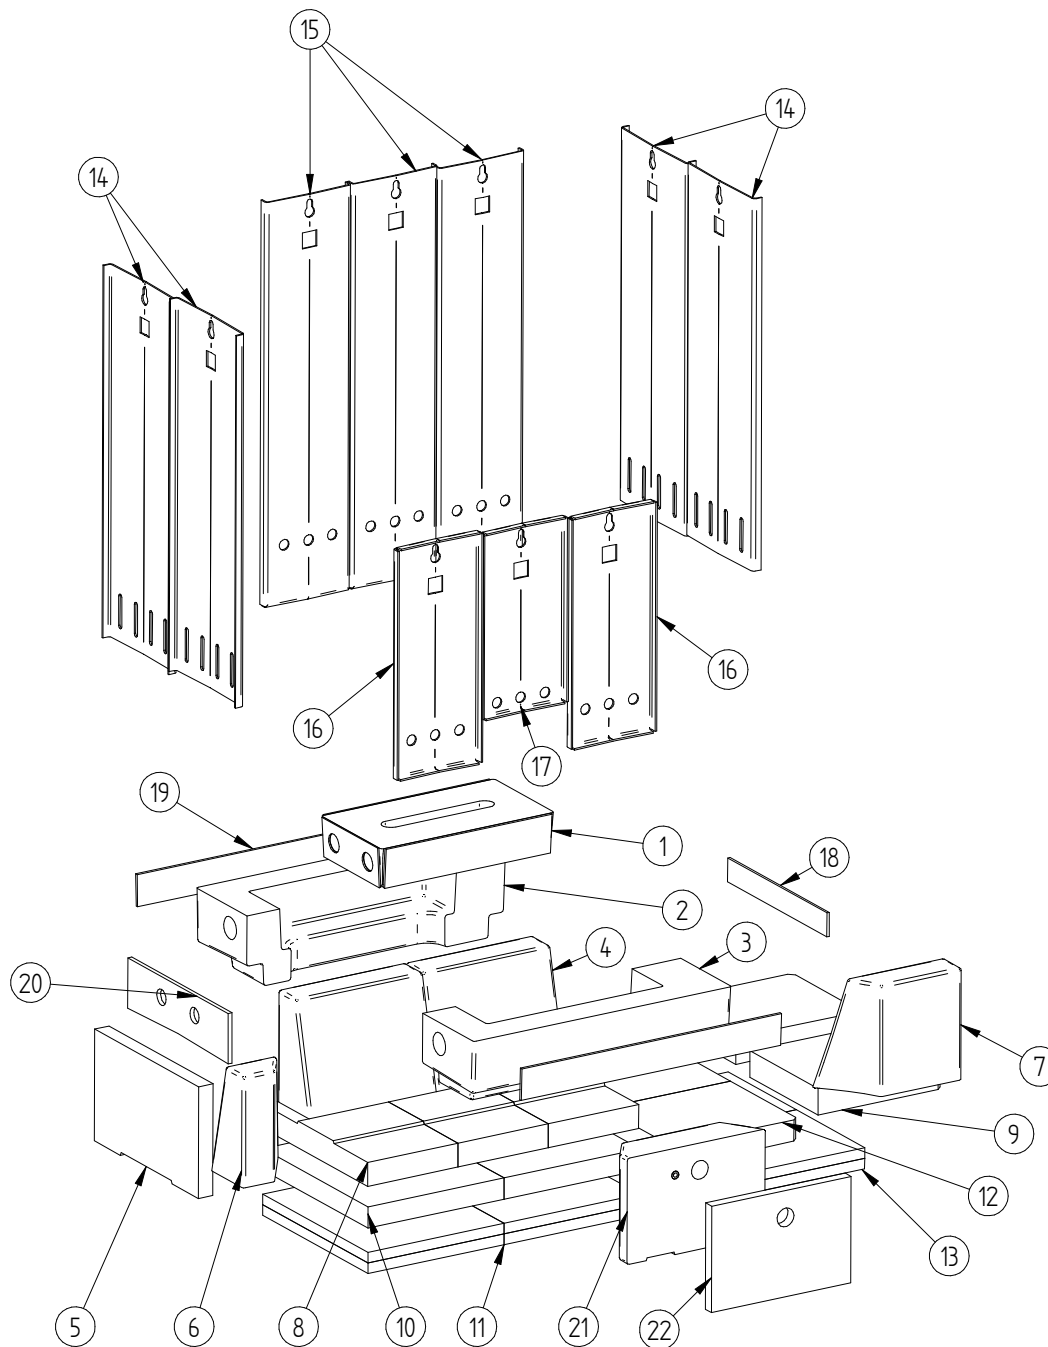

Pos.	Item no.	Name	Unit	Amount	Wear part
1	015177	Combustion ceramic incl. gaskets	Pcs.	1	Yes
2	501027	Main ceramic - back	Pcs.	1	Yes
3	501028	Main ceramic - front	Pcs.	1	Yes
4	501031	Channel tile - back	Pcs.	2	Yes
5	501035	Gable tile	Pcs.	1	Yes
6	501032	Channel tile - front left	Pcs.	1	Yes
7	501036	Channel tile - front right	Pcs.	1	Yes
8	015083	Bottom tile comb. chamber	Pcs.	3	Yes
9	015080	Bottom tile ash chamber	Pcs.	2	Yes
10	501034	Fireprotect insulation comb. chamber	Pcs.	2	Yes
11	015175	Bottom insulation comb. chamber	Pcs.	4	Yes
12	015077	Fireprotect insulation ash chamber	Pcs.	2	Yes
13	015176	Bottom insulation ash chamber	Pcs.	4	Yes
14	015096	Heat plate - sides	Pcs.	4	Yes
15	015093	Heat plate - back	Pcs.	3	Yes
16	015094	Heat plate - front sides	Pcs.	2	Yes
17	015095	Heat plate - front center	Pcs.	1	Yes
18	504012	Fiber gasket 9x330x45	Pcs.	1	Yes
19	504011	Fiber gasket 9x540x60	Pcs.	2	Yes
20	504008	Fiber gasket 9x95x334	Pcs.	1	Yes
21	501033	Channel tile - main ash door	Pcs.	1	Yes
22	015170	Main ash door insulation	Pcs.	1	Yes

INIT		DATO		VARE BETEGNELSE	
GODKENDT		bv		11-09-17	
		VARE NR.		015800-10	
		F2		10	
		ENHED Stk		VÆGT: 814,303 kg