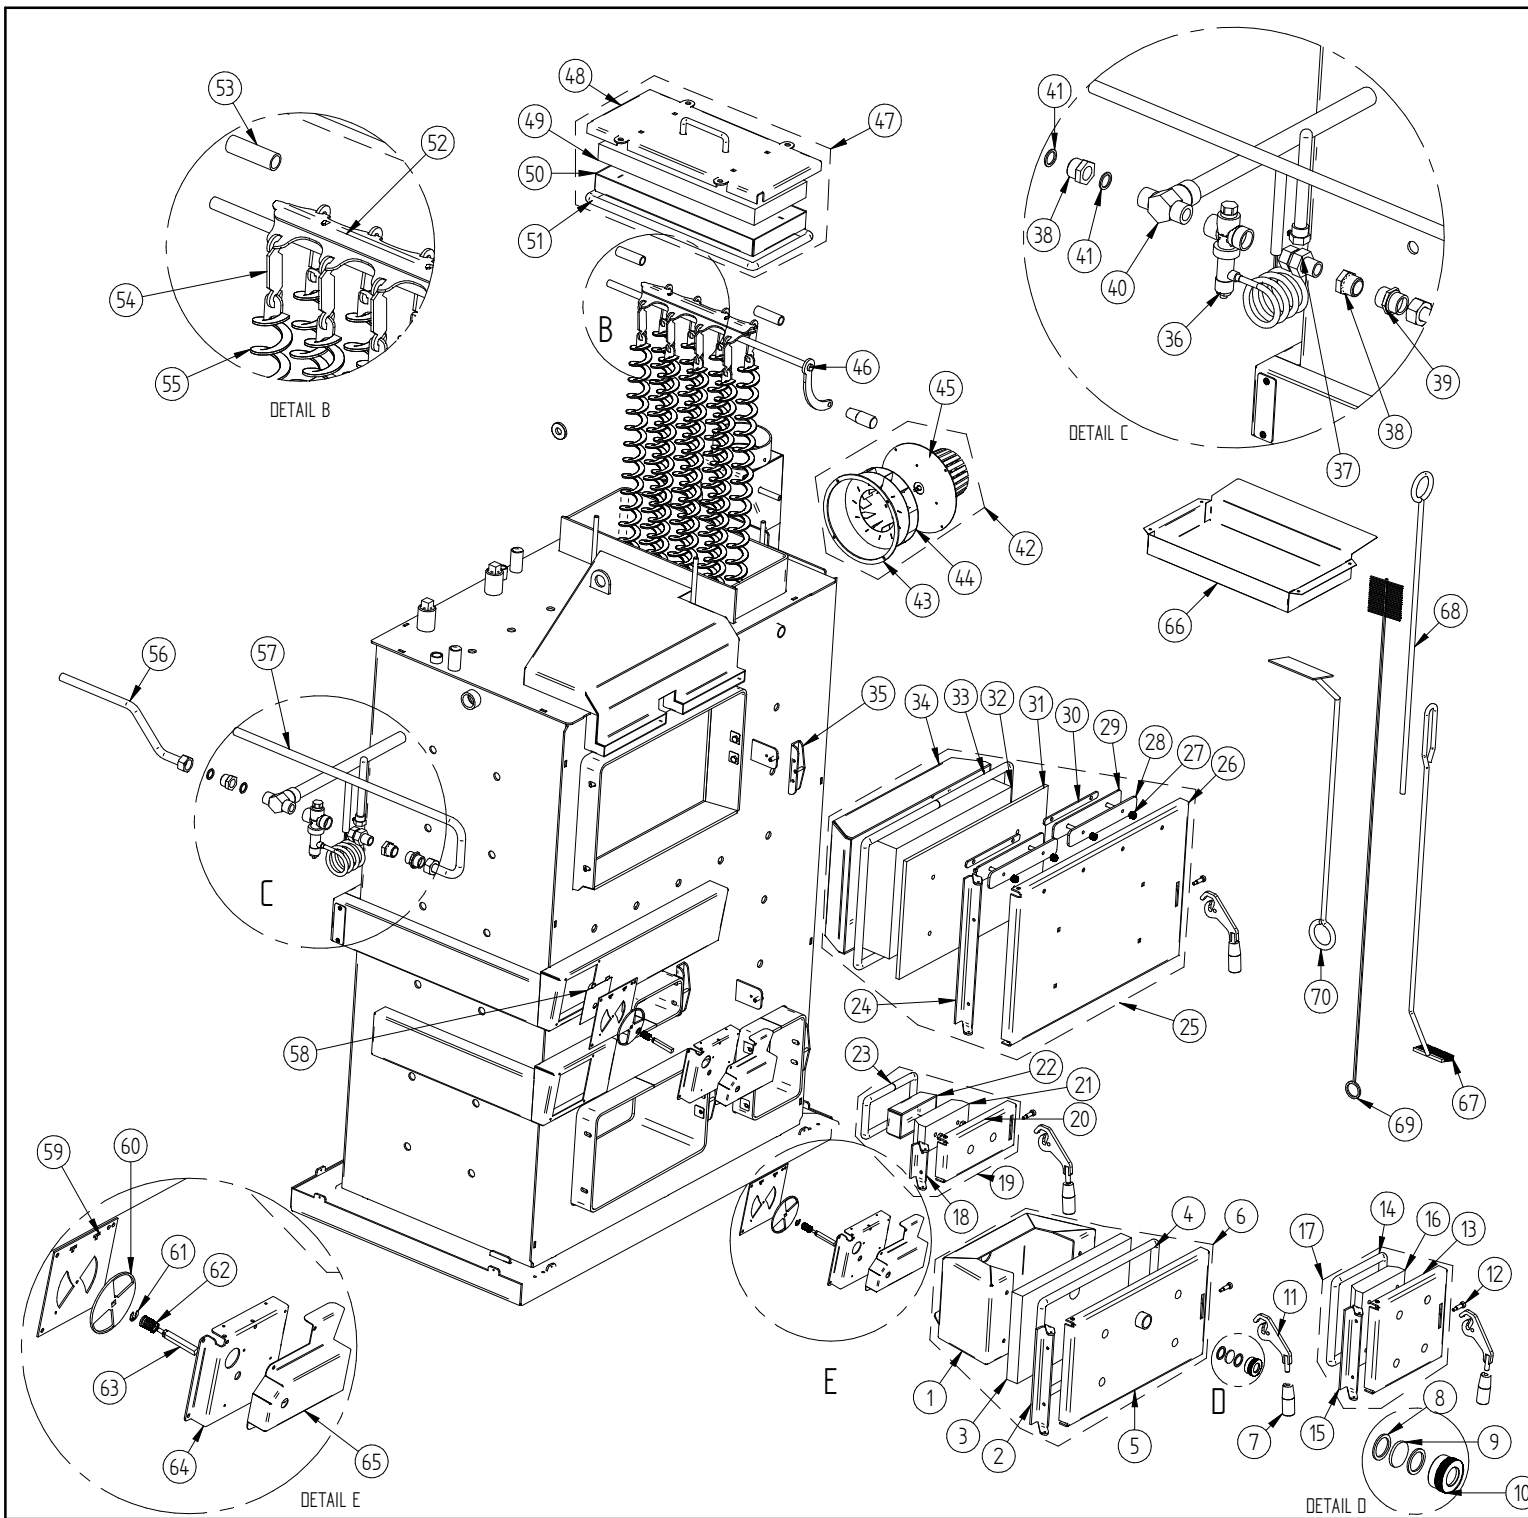

Pos.	Item no.	Name	Unit	Amount	Wear part
1	015169	Ceramic holder bracket	Pcs.	1	-
2	015126	Ash door hinge	Pcs.	1	-
3	015012	Ash door insulation	Pcs.	1	Yes
4	015101	Glass rope Ø18 silicone L=1310	Pcs.	1	Yes
5	015013	Ask door welded part	Pcs.	1	-
6	015010	Ash door assembled	Pcs.	1	-
7	040027	Door handle	Pcs.	5	-
8	011270	Fiber gasket Ø30	Pcs.	2	Yes
9	013139	Sight glass Ø30	Pcs.	1	Yes
10	013367	Sight glass holder	Pcs.	1	-
11	015340	Door hook	Pcs.	4	-
12	050014	Axel screw Ø8xM6	Pcs.	4	Yes
13	015031	Cleaning door welded part	Pcs.	1	-
14	015098	Glass rope Ø18 silicone L=785	Pcs.	1	Yes
15	015014	Cleaning door hinge	Pcs.	1	-
16	015034	Cleaning door insulation stone	Pcs.	1	Yes
17	015030	Cleaning door assembled	Pcs.	1	-
18	015029	Ignition door hinge	Pcs.	1	-
19	015024	Ignition door assembled	Pcs.	1	-
20	015025	Ignition door welded part	Pcs.	1	-
21	015028	Ignition door insulation stone	Pcs.	1	Yes
22	015168	Ignition door insulation cover	Pcs.	1	-
23	015099	Glass rope Ø18 silicone L=600	Pcs.	1	Yes
24	015242	Filling door hinge	Pcs.	1	-
25	015245	Filling door assembled	Pcs.	1	-
26	015244	Filling door welded part	Pcs.	1	-
27	015165	Spring by-pass	Pcs.	4	Yes
28	015258	By-pass bracket	Pcs.	2	-
29	015259	By pass gasket	Pcs.	2	Yes
30	015263	By-pass gasket holder	Pcs.	2	-
31	015334	Fiber board 294x504x9	Pcs.	1	Yes
32	015333	Filling door insulation	Pcs.	1	Yes
33	015100	Glass rope Ø18 silicone L=1690	Pcs.	1	Yes
34	015020	Filling door insulation cover	Pcs.	1	-
35	015021	Door locker bracket	Pcs.	4	Yes
36	089079	Thermostatic safety valve STS20	Pcs.	1	Yes
37	089009	Radiator fitting M1/2"xF1/2"	Pcs.	1	-
38	011302	Fitting M1/2"xF1/2"	Pcs.	2	-
39	012397	Fitting F1/2"xF1/2"	Pcs.	1	-
40	503059	Cooling pipe F1" 380mm	Pcs.	1	-
41	012394	Fiber gasket Ø24xØ18x2	Pcs.	2	Yes
42	500143	Fan assembled	Pcs.	1	-
43	016628	Fan gasket silicone	Pcs.	1	Yes
44	020625	Fan wheel Ø180	Pcs.	1	-
45	015886	Fan motor	Pcs.	1	-
46	015136	Heat exchanger cleaning handle	Pcs.	1	-
47	015035	Flue gas box lid assembled	Pcs.	1	-
48	015149	Flue gas box lid welded	Pcs.	1	-
49	015111	Flue gas box insulation	Pcs.	1	Yes
50	015110	Glass rope Ø18 silicone L=1280	Pcs.	1	Yes
51	015036	Flue gas box lid insulation cover	Pcs.	1	-
52	015931	Turbulator bracket	Pcs.	2	-
53	015266	Centering pipe	Pcs.	2	-
54	015131	Turbulator hinge	Pcs.	8	-
55	015335	Turbulator	Pcs.	8	Yes
56	015724	Cooling pipe hot side flow pipe	Pcs.	1	-
57	015725	Cooling pipe cold side pipe	Pcs.	1	-
58	015240	Draft stop valve	Pcs.	1	-
59	015241	Butterfly valve plate	Pcs.	2	-
60	020141	Butterfly valve	Pcs.	2	-
61	015165	Valve spring	Pcs.	2	-
62	011188	Locker ring Ø8	Pcs.	2	-
63	020043	Valve axel 8x8	Pcs.	2	-
64	015267	Air valve motor platform	Pcs.	2	-
65	015360	Air valve motor cover	Pcs.	2	-
66	042416	Ash tray	Pcs.	1	Yes
67	509010	Long ash brush	Pcs.	1	Yes
68	092111	Poking rod	Pcs.	1	Yes
69	210214	Cleaning brush	Pcs.	1	Yes
70	219008	Ash scraper	Pcs.	1	Yes

GODKENDT		INIT bv	DATO 11-09-17	VARE BETEGNELSE Thorus 35 LC MK2	
		VARE NR. F2		015800-10	
		ENHED Stk		VÆGT: 814,303 kg	
				REV 10	
				SHEET 5 OF 7