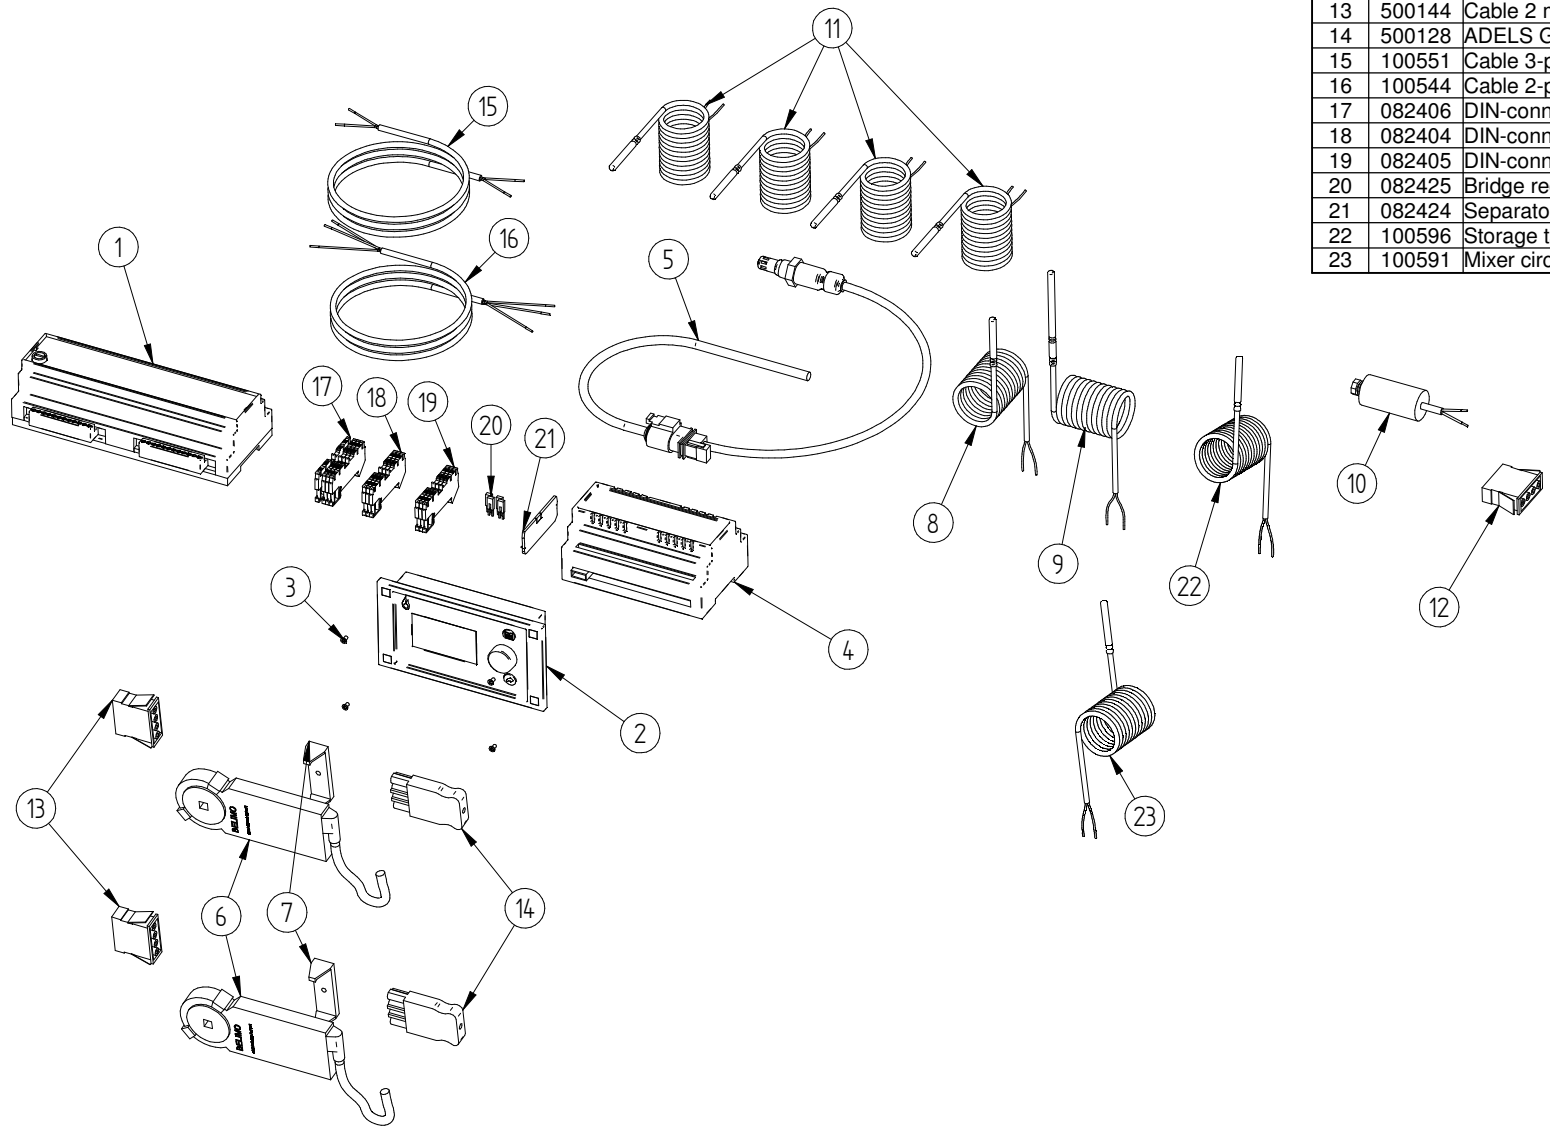

Pos.	Item no.	Name	Unit	Amount	Wear part
1	015876	Module A	Pcs.	1	-
2	015877	Display panel	Pcs.	1	-
3	011364	Screw UH M3x6 black	Pcs.	4	-
4	015888	Lambda-module	Pcs.	1	-
5	500147	Lambda sensor NGK	Pcs.	1	Yes
6	020037	Air valve motor	Pcs.	2	-
7	020139	Air valve plastic bracket	Pcs.	2	-
8	100588	Boiler temperature sensor 2 meter	Pcs.	1	-
9	100587	Flue gas temperature sensor 2 meter	Pcs.	1	-
10	500016	Capacitor 2 microF/450 V	Pcs.	1	-
11	100589	Storage tank temperature sensor 10 meter	Pcs.	4	-
12	500124	ADELS G 4-pole panel female socket	Pcs.	1	-
13	500144	Cable 2 meter w 4-pole panel female pluge	Pcs.	2	-
14	500128	ADELS G 4-pole male plug	Pcs.	2	-
15	100551	Cable 3-pole L=400	Pcs.	1	-
16	100544	Cable 2-pole L=700	Pcs.	2	-
17	082406	DIN-connctor 4-pole yellow/green	Pcs.	4	-
18	082404	DIN-connector 4-pole grey	Pcs.	3	-
19	082405	DIN-connector 4-pole blue	Pcs.	3	-
20	082425	Bridge red	Pcs.	4	-
21	082424	Separator grey	Pcs.	1	-
22	100596	Storage tank/DHW temperature sensor 4 meter	Pcs.	-	-
23	100591	Mixer circuit flow temperature sensor 10 meter	Pcs.	-	-

GODKENDT		INIT	DATO	VARE BETEGNELSE
		bv	11-09-17	Thorus 35 LC MK2
				VARE NR.
				015800-10
ENHED	Stk	VÆGT:	814,303 kg	REV 10 SHEET 7 OF 7