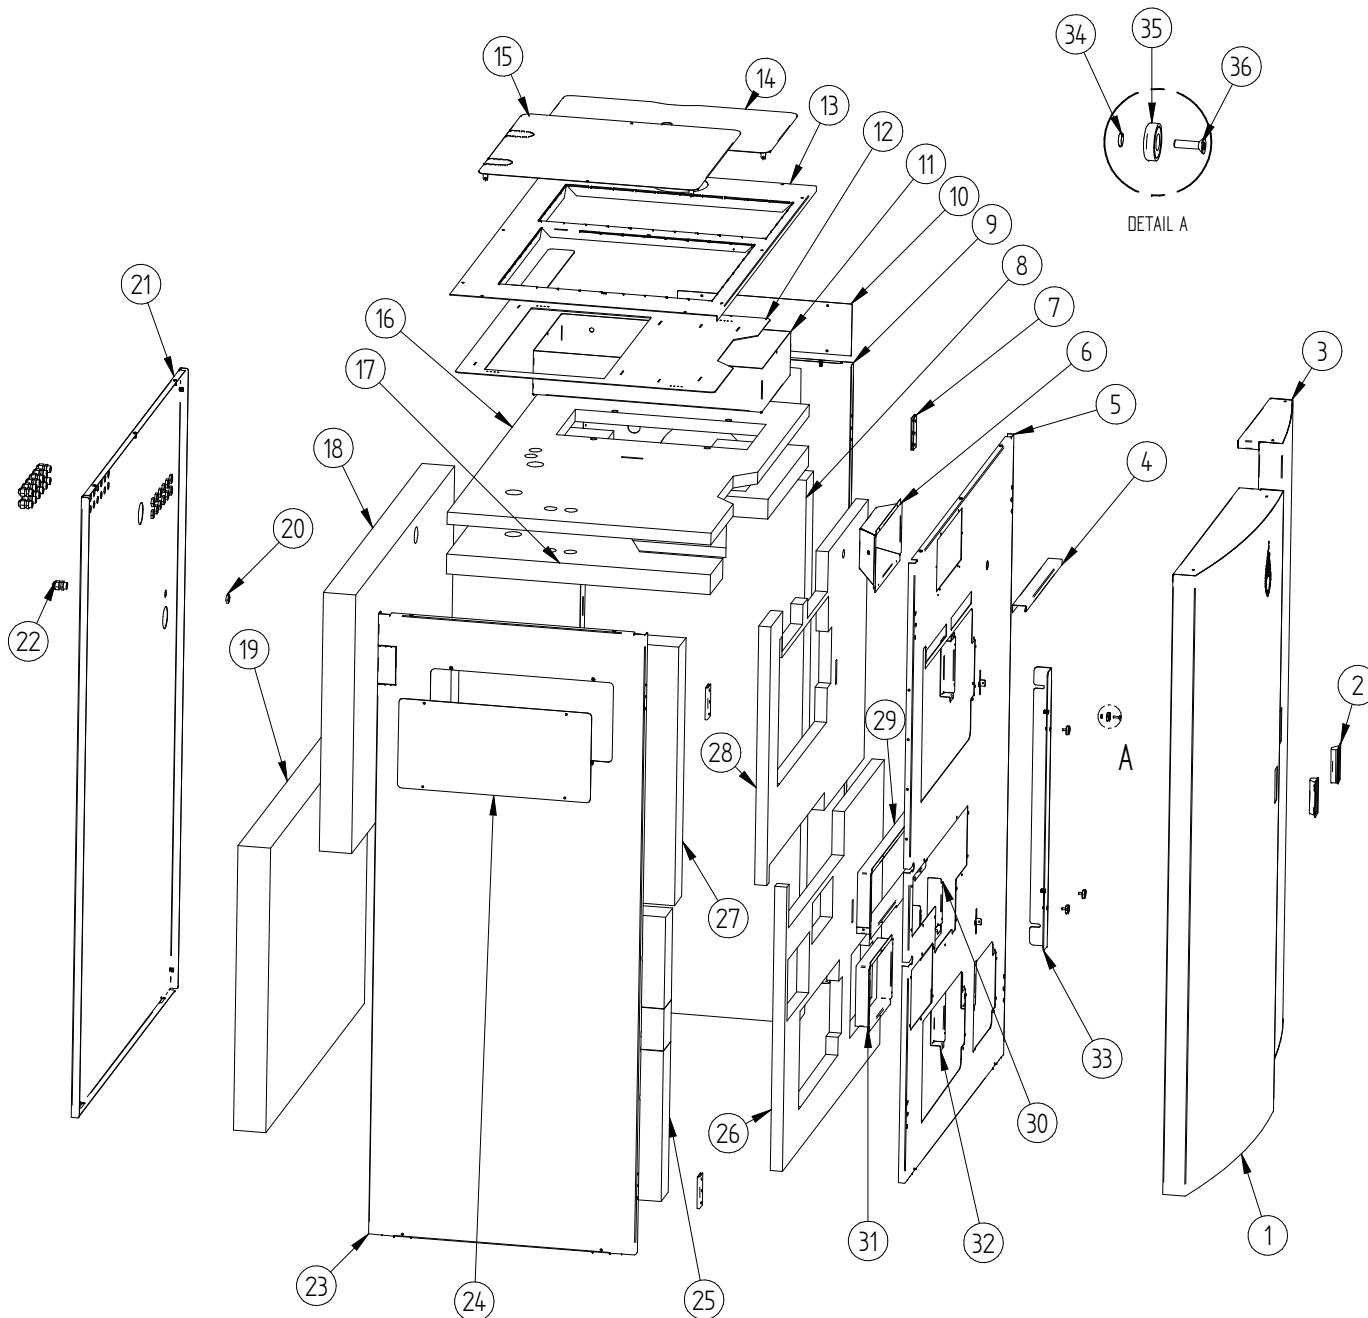

Pos.	Item no.	Name	Unit	Amount	Wear part
1	015005	Left jacket door	Pcs.	1	-
2	015102	Door plastic handle	Pcs.	2	-
3	015121	Right jacket door	Pcs.	1	-
4	017449	Flame protection shield	Pcs.	1	-
5	015347	Inner front plate	Pcs.	1	-
6	017088	Controller house	Pcs.	1	-
7	017087	Door hinge	Pcs.	4	-
8	015192	Right side insulation	Pcs.	1	Yes
9	015345	Right side plate	Pcs.	1	-
10	017870	Right side access lid	Pcs.	1	-
11	015354	Ash retainer shield	Pcs.	1	-
12	015124	Inner top plate	Pcs.	1	-
13	016718	Top plate	Pcs.	1	-
14	015350	Jacket lid - flue gas box	Pcs.	1	-
15	015351	Jacket lid - controller	Pcs.	1	-
16	015353	Upper top insulation	Pcs.	1	Yes
17	015195	Lower top insulation	Pcs.	1	Yes
18	015058	Upper back side insulation	Pcs.	1	Yes
19	015190	Lower back side insulation	Pcs.	1	Yes
20	500006	Locker nut M16	Pcs.	13	-
21	015346	Back plate	Pcs.	1	-
22	500003	Cable restrainer M16	Pcs.	13	-
23	015323	Left side plate	Pcs.	1	-
24	018039	Left side access lid	Pcs.	1	-
25	015191	Lower left side insualtion	Pcs.	1	Yes
26	015193	Lower front insulation	Pcs.	1	Yes
27	015011	Upper left side insulation	Pcs.	1	Yes
28	015194	Upper front insualtion	Pcs.	1	Yes
29	015355	Upper air channel shield	Pcs.	1	-
30	015356	Ignition door shield	Pcs.	1	-
31	015352	Lower air channel shield	Pcs.	1	-
32	015357	Door handle shield	Pcs.	3	-
33	018112	Center door bracket	Pcs.	1	-
34	051121	Screw UH M4x16	Pcs.	4	-
35	017657	Magnet NEO Ø16x6	Pcs.	4	-
36	017745	O-ring Ø4x1.5	Pcs.	4	Yes

GODKENDT		INIT bv	DATO 06-09-17	VARE BETEGNELSE Thorus 35 MK2
		VARE NR. IJ1		REV 09
		ENHED Stk	VÆGT: 814,303 kg	SHEET 4 OF 7