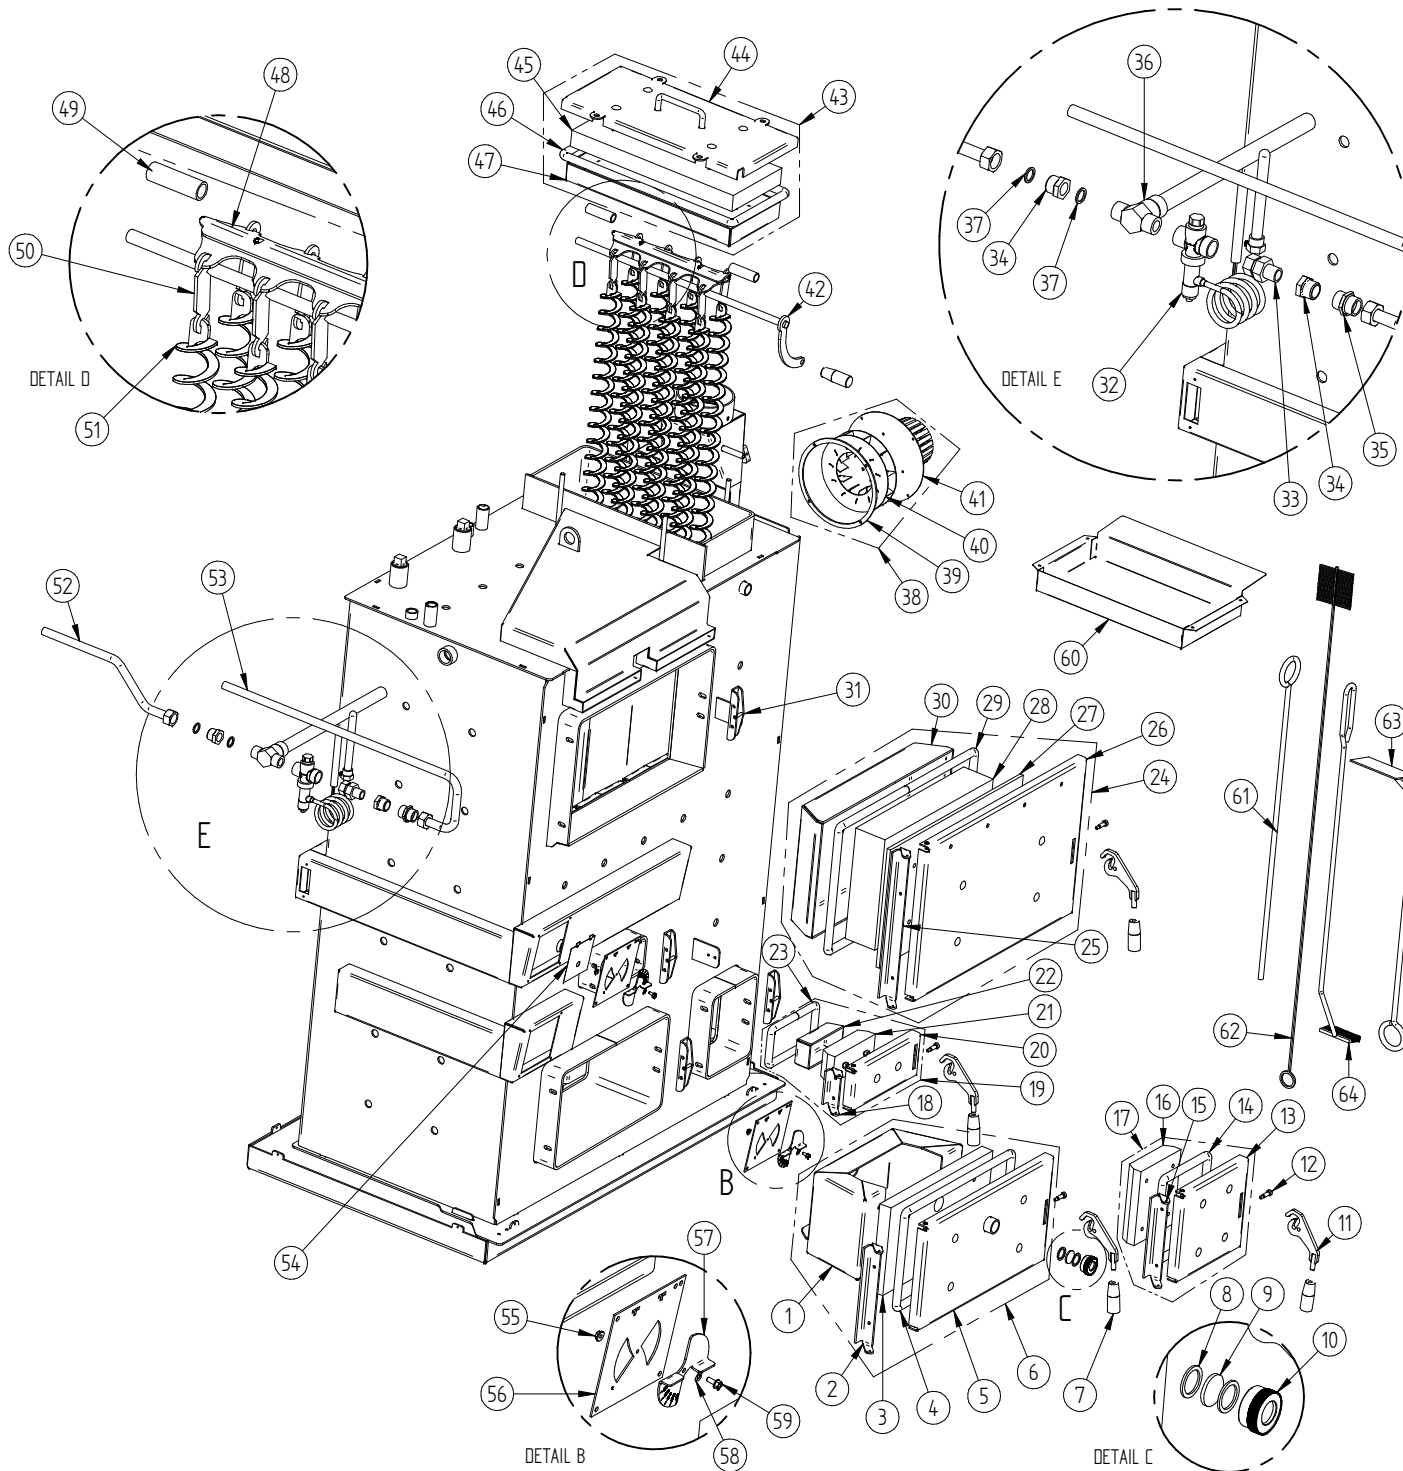

Pos.	Item no.	Name	Unit	Amount	Wear part
1	015169	Ceramic holder bracket	Pcs.	1	-
2	015126	Ash door hinge	Pcs.	1	-
3	015012	Ash door insulation	Pcs.	1	Yes
4	015101	Glass rope Ø18 silicone L=1310	Pcs.	1	Yes
5	015013	Ask door welded part	Pcs.	1	-
6	015010	Ash door assembled	Pcs.	1	-
7	040027	Door handle	Pcs.	5	-
8	011270	Fiber gasket Ø30	Pcs.	2	Yes
9	013139	Sight glass Ø30	Pcs.	1	Yes
10	013367	Sight glass holder	Pcs.	1	-
11	015340	Door hook	Pcs.	4	-
12	050014	Axel screw Ø8xM6	Pcs.	4	Yes
13	015031	Cleaning door welded part	Pcs.	1	-
14	015098	Glass rope Ø18 silicone L=785	Pcs.	1	Yes
15	015014	Cleaning door hinge	Pcs.	1	-
16	015034	Cleaning door insulation stone	Pcs.	1	Yes
17	015030	Cleaning door assembled	Pcs.	1	-
18	015029	Ignition door hinge	Pcs.	1	-
19	015024	Ignition door assembled	Pcs.	1	-
20	015025	Ignition door welded part	Pcs.	1	-
21	015028	Ignition door insulation stone	Pcs.	1	Yes
22	015168	Ignition door insulation cover	Pcs.	1	-
23	015099	Glass rope Ø18 silicone L=600	Pcs.	1	Yes
24	015242	Filling door hinge	Pcs.	1	-
25	015245	Filling door assembled	Pcs.	1	-
26	015244	Filling door welded part	Pcs.	1	-
27	015334	Fiber board 294x504x9	Pcs.	1	Yes
28	015333	Filling door insulation	Pcs.	1	Yes
29	015100	Glass rope Ø18 silicone L=1690	Pcs.	1	Yes
30	015020	Filling door insulation cover	Pcs.	1	-
31	015021	Door locker bracket	Pcs.	4	Yes
32	089079	Thermostatic safety valve STS20	Pcs.	1	Yes
33	089009	Radiator fitting M1/2"xF1/2"	Pcs.	1	-
34	011302	Fitting M1/2"xF1/2"	Pcs.	2	-
35	012397	Fitting F1/2"xF1/2"	Pcs.	1	-
36	503059	Cooling pipe F1" 380mm	Pcs.	1	-
37	012394	Fiber gasket Ø24xØ18x2	Pcs.	2	Yes
38	500143	Fan assembled	Pcs.	1	-
39	016628	Fan gasket silicone	Pcs.	1	Yes
40	020625	Fan wheel Ø180	Pcs.	1	-
41	015886	Fan motor	Pcs.	1	-
42	015136	Heat exchanger cleaning handle	Pcs.	1	-
43	015035	Flue gas box lid assembled	Pcs.	1	-
44	015149	Flue gas box lid welded	Pcs.	1	-
45	015111	Flue gas box insulation	Pcs.	1	Yes
46	015110	Glass rope Ø18 silicone L=1280	Pcs.	1	Yes
47	015036	Flue gas box lid insulation cover	Pcs.	1	-
48	015931	Turbulator bracket	Pcs.	2	-
49	015266	Centering pipe	Pcs.	2	-
50	015131	Turbulator hinge	Pcs.	8	-
51	015335	Turbulator	Pcs.	8	Yes
52	015724	Cooling pipe hot side flow pipe	Pcs.	1	-
53	015725	Cooling pipe cold side pipe	Pcs.	1	-
54	015240	Draft stop valve	Pcs.	1	-
55	020518	Flange nut M5	Pcs.	2	-
56	015241	Butterfly valve plate	Pcs.	2	-
57	015090	Butterfly valve	Pcs.	2	-
58	090151	Spring washer	Pcs.	2	-
59	020514	Screw M5x12	Pcs.	2	-
60	042416	Ash tray	Pcs.	1	Yes
61	092111	Poker rod	Pcs.	1	Yes
62	210214	Cleaning brush	Pcs.	1	Yes
63	219008	Ash scraper	Pcs.	1	Yes
64	509010	Long steel brush	Pcs.	1	Yes

GODKENDT	INIT	DATO	VARE BETEGNELSE	
	bv	06-09-17	Thorus 35 MK2	
			VARE NR.	REV
			IJ1	09
ENHED	Stk	VÆGT:	814,303 kg	SHEET 5 OF 7