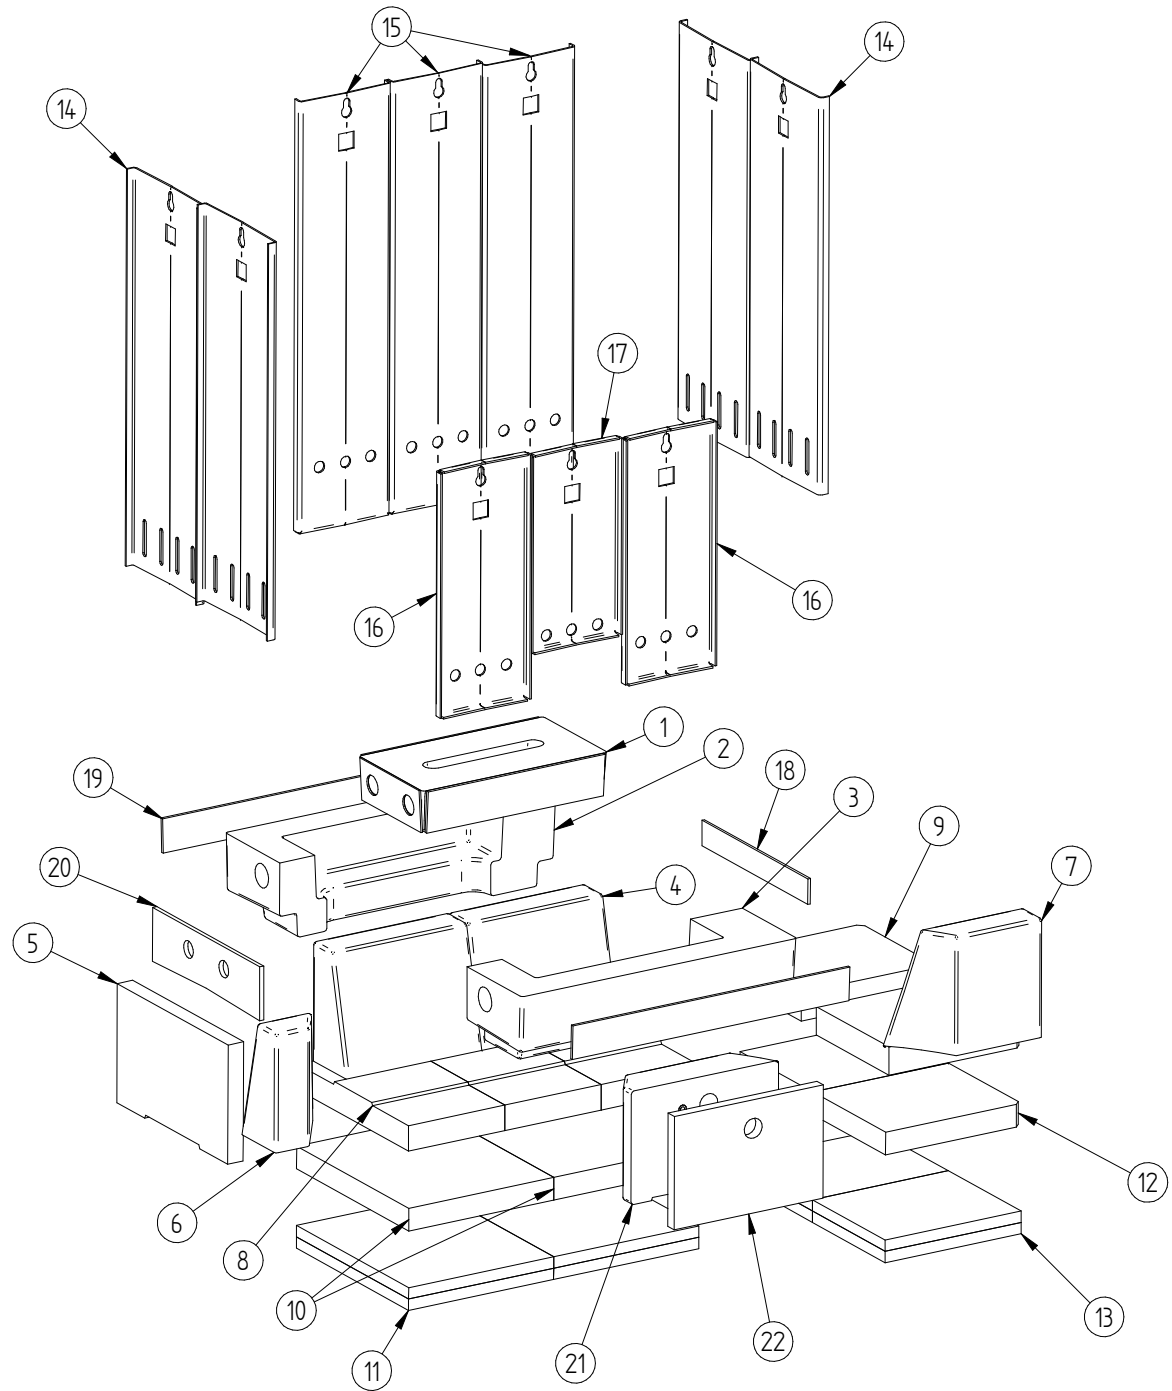

Pos.	Item no.	Name	Unit	Amount	Wear part
1	015177	Combustion ceramic incl. gaskets	Pcs.	1	Yes
2	501027	Main ceramic - back	Pcs.	1	Yes
3	501028	Main ceramic - front	Pcs.	1	Yes
4	501031	Channel tile - back	Pcs.	2	Yes
5	501035	Channel tile - front left	Pcs.	1	Yes
6	501032	Channel tile - front right	Pcs.	1	Yes
7	501036	Gable tile	Pcs.	1	Yes
8	015083	Bottom tile comb. chamber	Pcs.	3	Yes
9	015080	Bottom tile ash chamber	Pcs.	2	Yes
10	501034	Fireprotect insulation comb. chamber	Pcs.	2	Yes
11	015175	Bottom insulation comb. chamber	Pcs.	4	Yes
12	015077	Fireprotect insulation ash chamber	Pcs.	2	Yes
13	015176	Bottom insulation ash chamber	Pcs.	4	Yes
14	015096	Heat plate - sides	Pcs.	4	Yes
15	015093	Heat plate - back	Pcs.	3	Yes
16	015094	Heat plate - front sides	Pcs.	2	Yes
17	015095	Heat plate - front center	Pcs.	1	Yes
18	504012	Fiber gasket 9x330x45	Pcs.	1	Yes
19	504011	Fiber gasket 9x540x60	Pcs.	2	Yes
20	504008	Fiber gasket 9x95x334	Pcs.	1	Yes
21	501033	Channel tile - main ash door	Pcs.	1	Yes
22	015170	Main ash door insulation	Pcs.	1	Yes

INIT		DATO		VARE BETEGNELSE	
GODKENDT		bv		06-09-17	
		VARE NR.		REV	
		IJ1		09	
ENHED		Stk		VÆGT: 814,303 kg	
		015000-09		SHEET 6 OF 7