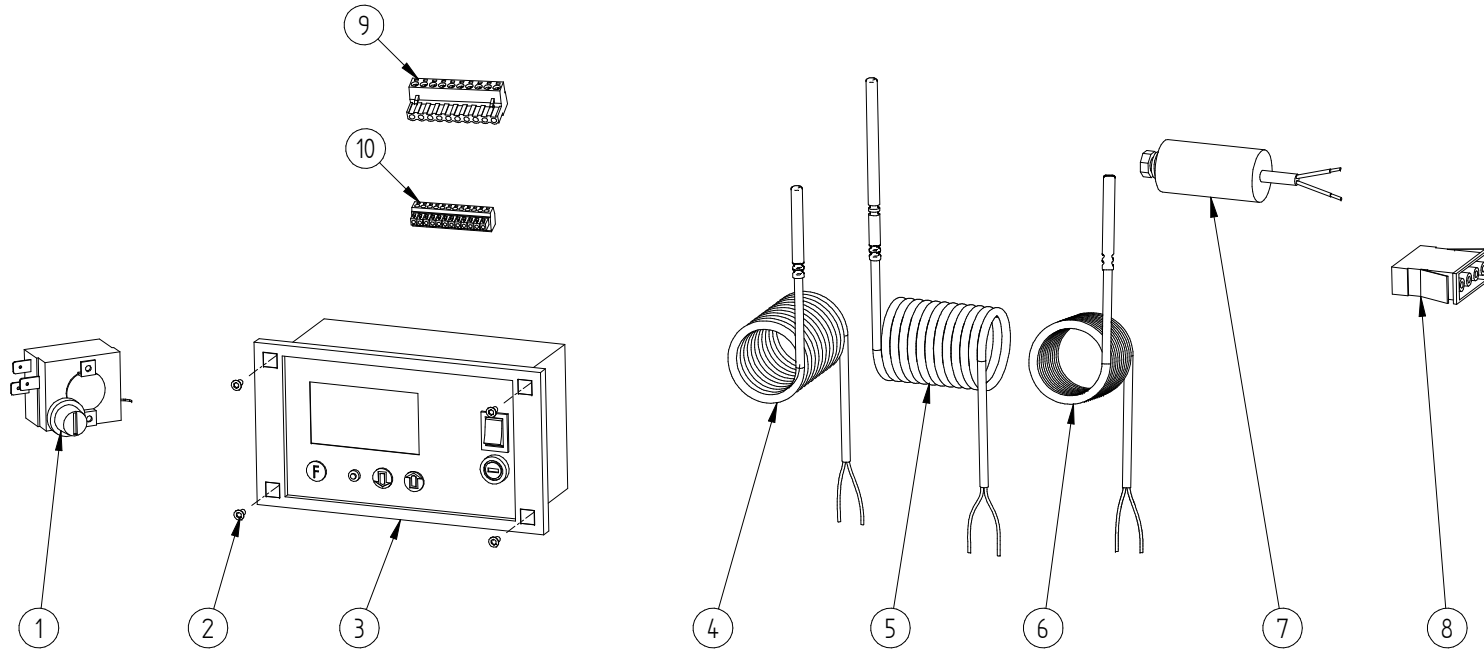

Pos	Item no.	Name	Unit	Amount	Wear part
1	082007	Safety boiler temperature thermostat 100 °C	Pcs.	1	-
2	011364	Screw UH M3x6	Pcs.	4	-
3	015865	Controller Biocontrol 200	Pcs.	1	-
4	100588	Boiler temperature sensor CT4 2 meter	Pcs.	1	-
5	100587	Flue gas temperature CT6 2 meter	Pcs.	1	-
6	100596	DHW/Storage tank temperature sensor CT4 4 meter	Pcs.	1	-
7	500016	Capacitor 2 microF/450 V	Pcs.	1	Yes
8	500128	4-poled ADELS G female panel socket	Pcs.	1	-
9	100583	10-poled plug (230 VAC side)	Pcs.	1	-
10	100584	12-poled plug (low current side/sensor side)	Pcs.	1	-

INIT		DATO		VARE BETEGNELSE	
GODKENDT		bv		06-09-17	
		VARE NR.		REV	
		IJ1		09	
ENHED		Stk		VÆGT: 814,303 kg	
		SHEET 7 OF 7